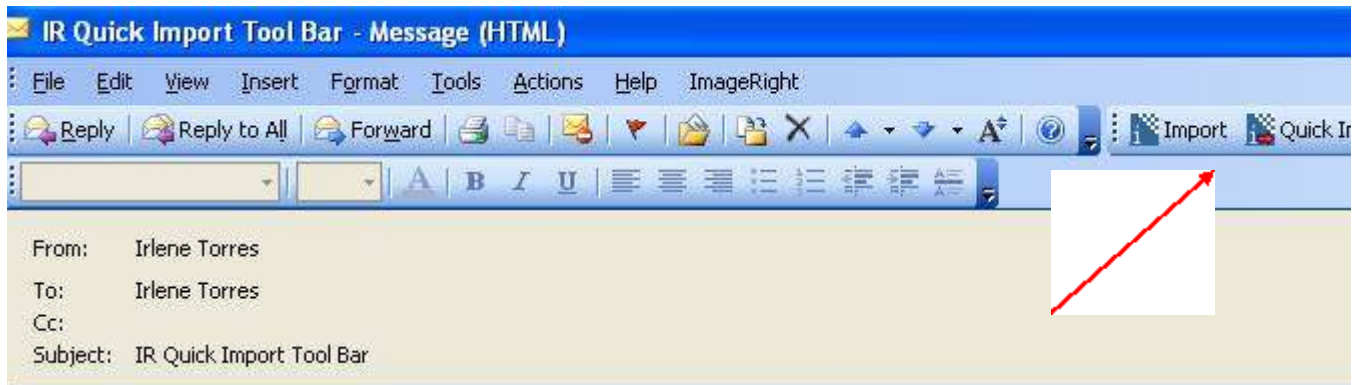

Irlene Torres

From: Irlene Torres
Sent: Tuesday, August 17, 2010 6:52 AM
To: IR Users And Ind Producers
Subject: IR Quick Import Toolbar

Good Morning ImageRight Users:

If you don't want the following "ImageRight Quick Import Tool Bar" floating around in the middle of your Outlook email,

drag and drop the IR toolbar into your **Main** toolbar. That should anchor it.

Irlene Torres

Unit Manager, Information Technology
Atlas Insurance Agency
1132 Bishop Street, Suite 1600 * Honolulu, HI 96813
Direct Telephone * 808-533-8685